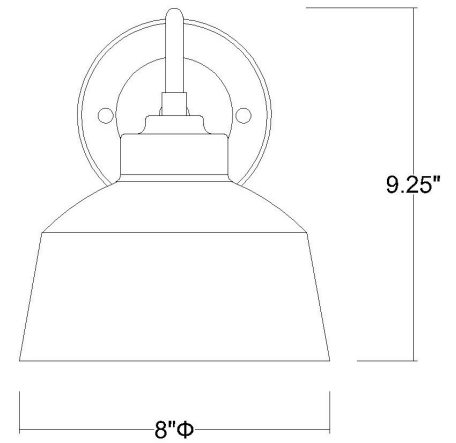

1652GY

BARNES 1-LIGHT WALL LANTERN

Description:	Barnes 1-Light Wall Lantern
Finish:	Gray
Dimensions:	8" Dia. x 9-1/4" H x 13" ext. Height on Center: 2-3/4"
Bulbs:	1-60W Med.
Installed Weight:	1.5 lbs.
Certification:	cETL / wet location

Material:	Steel
Shades:	NA
Glass:	NA
Back Plate Dimensions:	5" Dia.
Chain/Wire:	NA
Additional Finishes:	NA