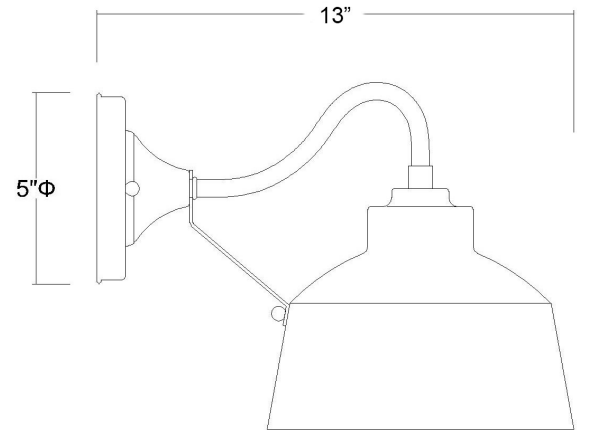

1652GY

BARNES 1-LIGHT WALL LANTERN

Description:	Barnes 1-Light Wall Lantern
Finish:	Gray
Dimensions:	8" Dia. x 9-1/4" H x 13" ext. Height on Center: 2-3/4"
Bulbs:	1-60W Med.
Installed Weight:	1.5 lbs.
Certification:	cETL / wet location

Material:	Steel
Shades:	NA
Glass:	NA
Back Plate Dimensions:	5" Dia.
Chain/Wire:	NA
Additional Finishes:	NA